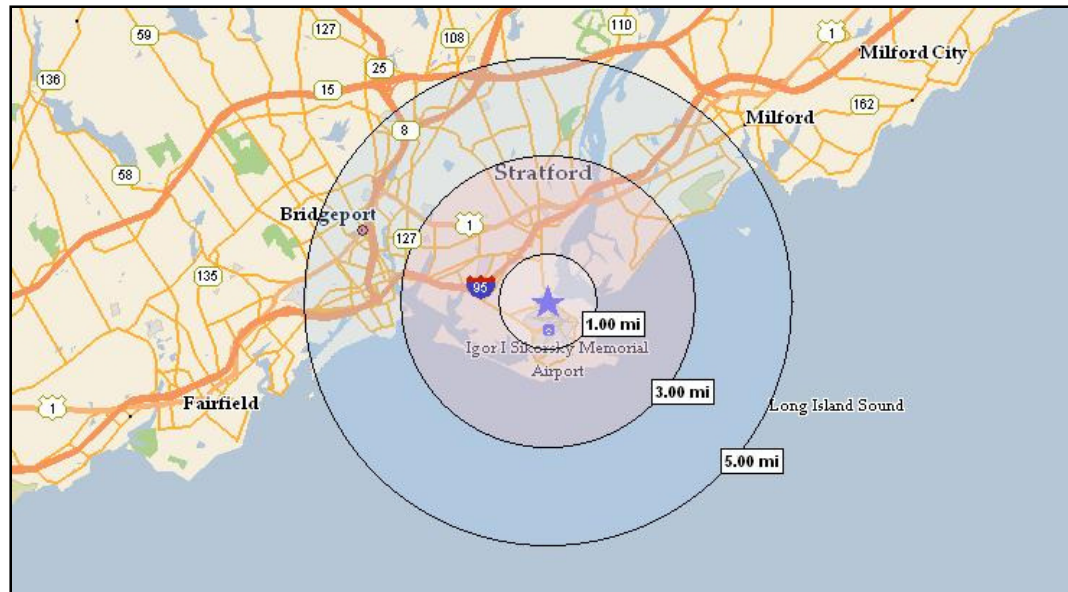

Merchant's Walk - Stratford, CT

2005 Demographic Summary

	1 Mile	3 Miles	5 Miles
Total Population	7,024	67,277	184,910
Total Households	2,803	26,449	69,269
Median HH Income	\$53,003	\$49,164	\$48,068

This report was produced using data sources deemed reliable. We do not represent or warranty the information provided herein. It is your responsibility to confirm it's accuracy and completeness.