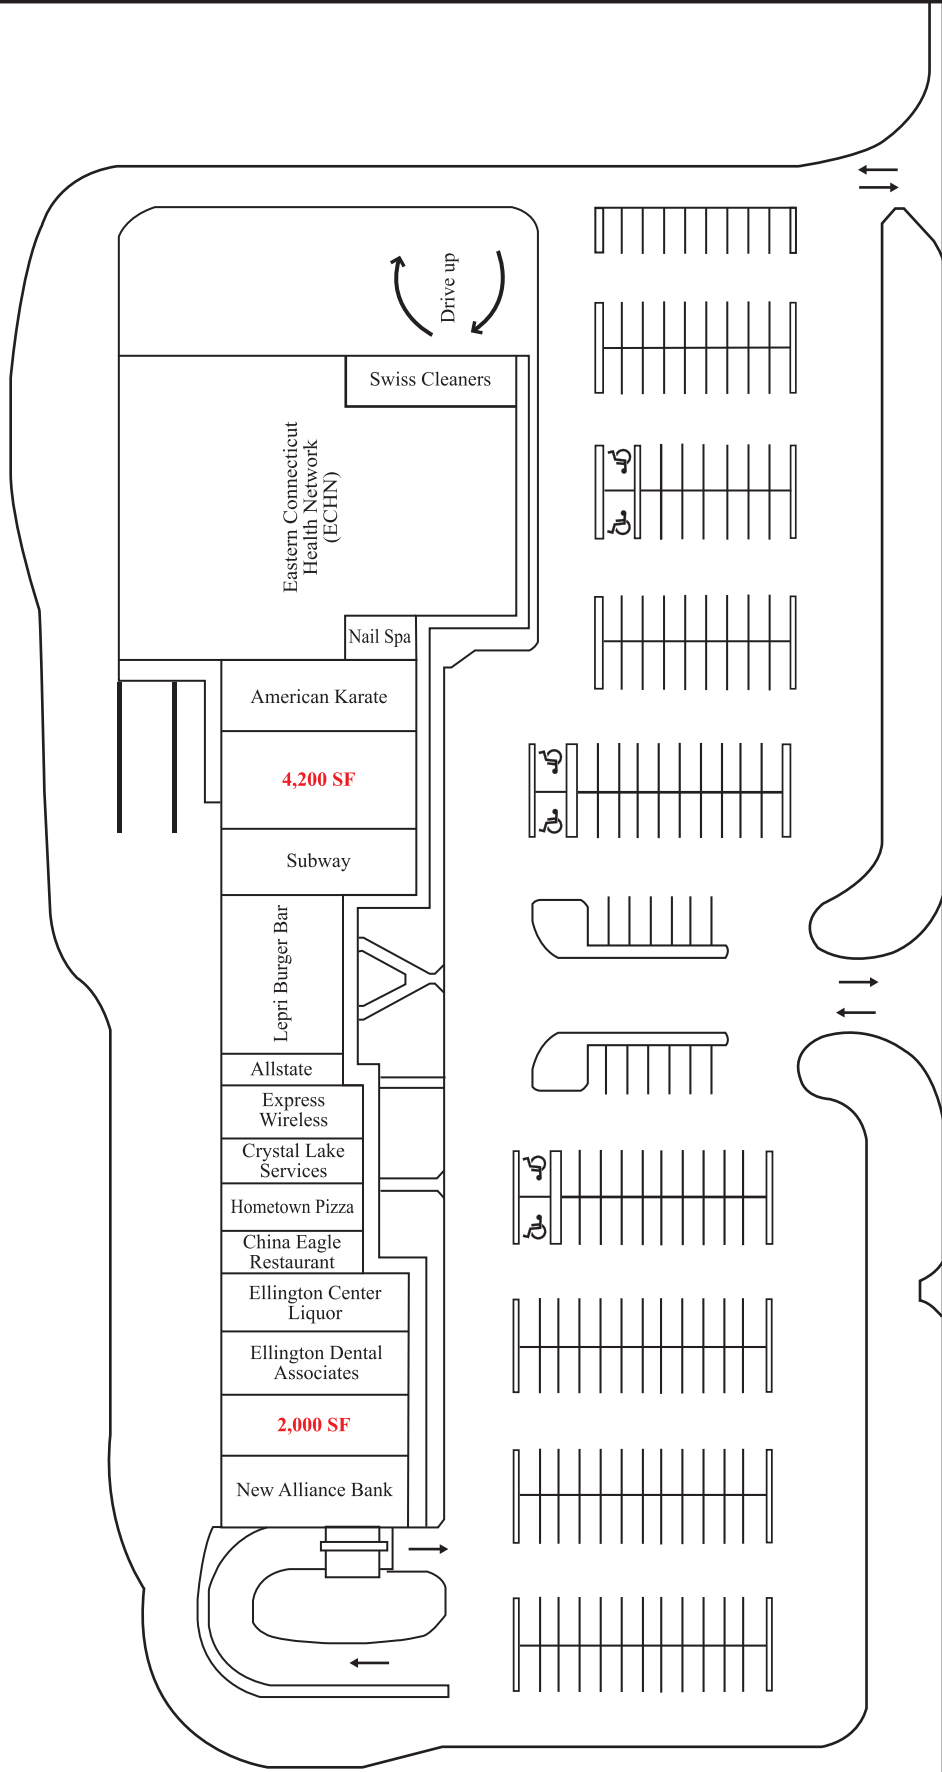

COMMERCIAL REAL ESTATE INVESTMENTS  
8 DEPOT SQUARE, TUCKAHOE, NY 10707  
TEL: 914.793.5050 | FAX: 914.793.5088  
WWW.MEHLICHASSOC.COM

Route 83