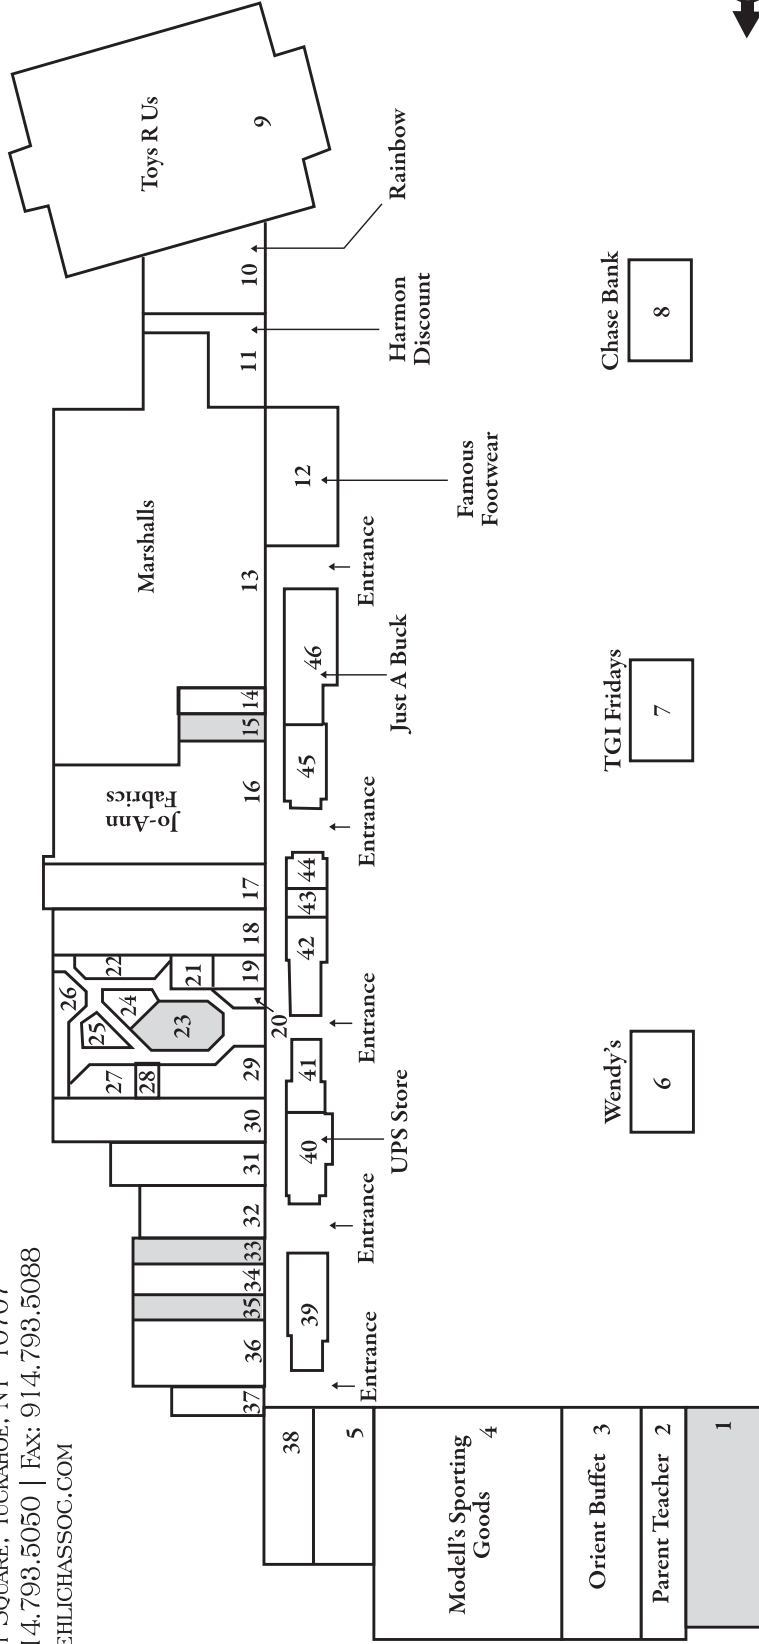

COMMERCIAL REAL ESTATE INVESTMENTS
 8 DEPOT SQUARE, TUGLAHOE, NY 10707
 TEL: 914.793.5050 | FAX: 914.793.5088
 WWW.MEHLICHASSOC.COM

Route 9

1. Vacant - 7,280 SF	11. Harmon Discount	21. Basement Space Available	31. Up to Date	41. De'S Jewelers
2. Parent Teacher Store	12. Famous Footwear	22. Murdoch Security	32. African Safari Restaurant	42. Women's Work
3. Orient Buffet	13. Marshalls	23. Vacant - 1,400 SF	33. Vacant - 1,200 SF	43. Country Optical
4. Modell's Sporting Goods	14. Elite Hair	24. In Style Salon	34. Weight Watchers	44. Nail Spa
5. Pastry Garden	15. Vacant - 1,440 SF	25. Brontoli Construction	35. Vacant - 2,065 SF	45. Giacomo's Express
6. Wendy's	16. Jo-Ann Fabrics	26. Management Office	36. Dragon's Den	46. Just A Buck
7. TGIF	17. EmbroidMe	27. Marino Barber Shop	37. Hudson River Yoga	
8. Chase Bank	18. County Dental	28. T & J Tailoring	38. Sew 'n Vac	
9. Toys R Us	19. Craftsmen by Design	29. Artcraft Camera	39. Sugar and Spice Café	
10. Rainbow	20. Krakower Café	30. Jumpin Jakes Discovery	40. UPS Store	